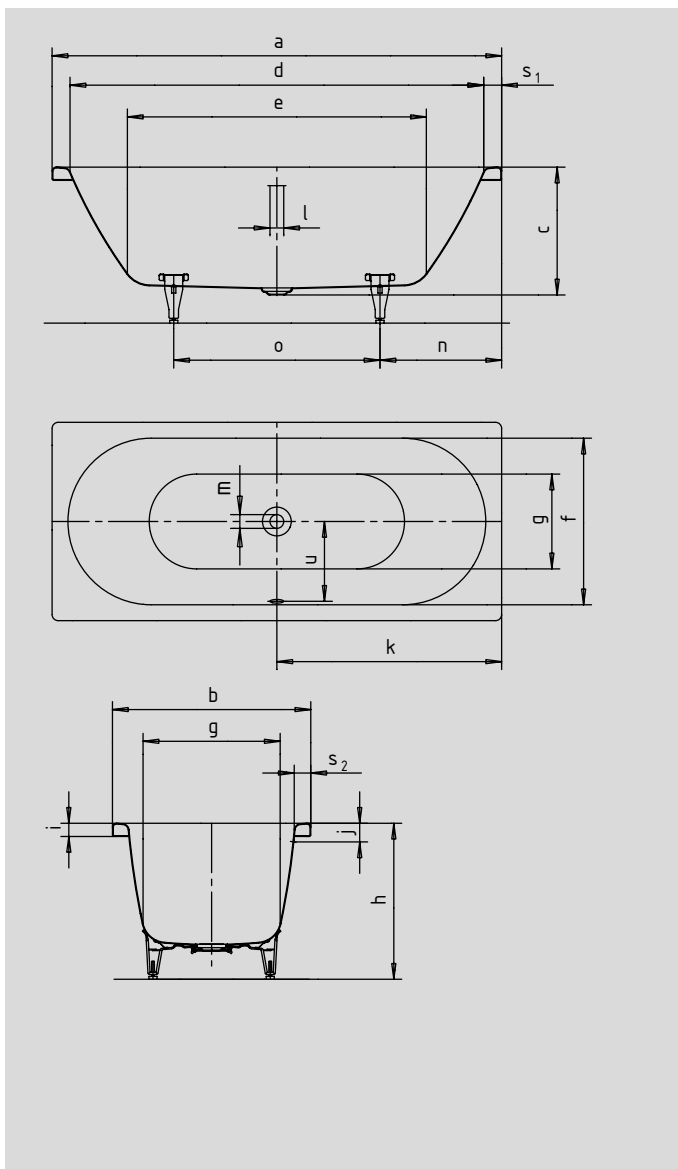

CENTRO DUO

- puristic simplicity and unpretentious elegance are what distinguish these bathtubs
- bathing with a friend: two identical back rests and centrally positioned outlet
- classic four-cornered model
- made of KALDEWEI steel enamel
- enamelled waste cover integrated in the bath design
- IAPMO
- ASME A112.19.1
- CSA B45.2
- ASTM F-462
- Uniform Plumbing Code (UPC)
- National Plumbing Code (NPC)
- International Plumbing Code (IPC)

* Feet kit is an optional accessory

Model No.		inch	inch
External length	a	66.93	70.87
External width	b	29.53	31.50
Depth	c	19.09	19.09
Internal length (top)	d	62.20	66.14
Internal length (bottom)	e	44.49	48.43
Internal width (top)	f	24.80	26.77
Internal width (bottom)	g	20.08	22.05
Height with feet	h	23.82-25.20	23.43-24.80
Height of rim	i	1.97	1.97
Distance top edge to centre of overflow hole	j	2.76	2.76
Distance tub edge to centre of drain hole	k	33.46	35.43
Diameter of overflow hole	l	2.05	2.05
Diameter of drain hole	m	2.05	2.05
Distance foot end of tub edge to centre of foot	n	22.05	23.62
Distance between the feet	o	22.83	23.62
Max. width of feet	p	18.31	21.26
Width of rim (foot end; lengthwise)	s ₁ ; s ₂	2.36; 2.36	2.36; 2.36
Distance between centre holes	u	12.09	13.07
Water volume** in gallons		41.2	51.5
Weight of the enamelled bath tub in lbs		116.85	127.87