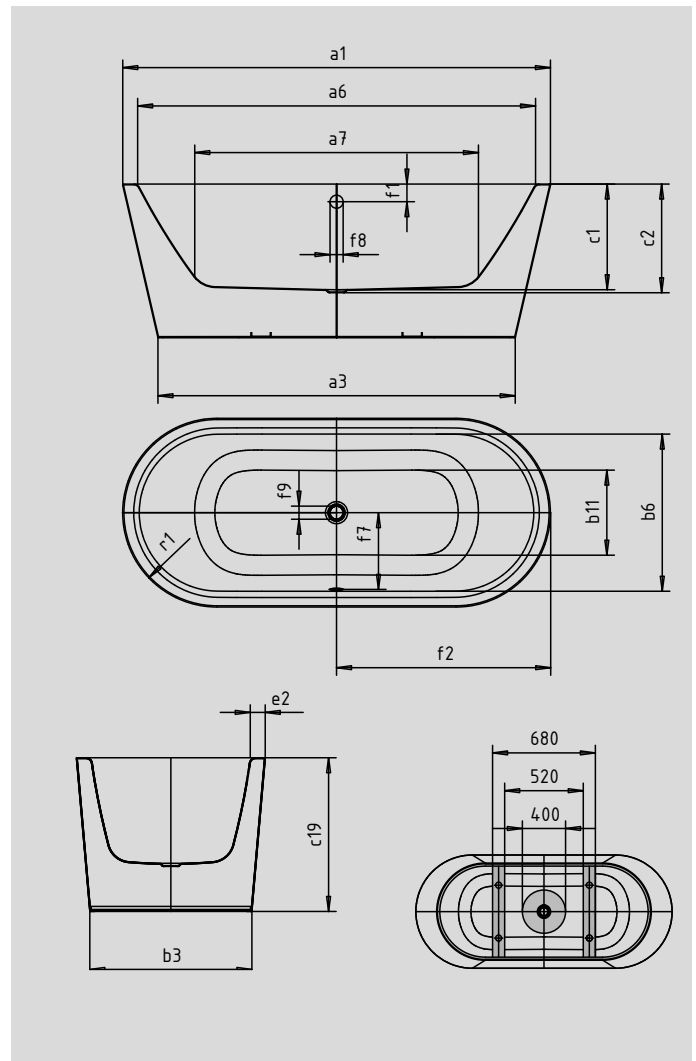

MEISTERSTÜCK CLASSIC DUO OVAL

- freestanding bathtub with seamless enamelled panelling blend into a monolithic symphony made of KALDEWEI steel enamel
- archetypal design with oval contours and a stunning conical exterior appeals anywhere in the room. The distinctly narrow edge lends the bath a uniquely harmonious aesthetic
- two gently sloping backrests and the central waste and overflow fitting ensure relaxed bathing with a partner
- the Meisterstück is available with optional extras such as easy-clean finish for unrivalled hygiene and the KALDEWEI COMFORT LEVEL waste and overflow fitting

Similar illustration

		inch	inch
Model No.		1113	1111
External length	a ₁	66.93	70.87
External length (bottom)	a ₃	55.83	59.76
Internal length (top)	a ₆	62.20	66.14
Internal length (bottom)	a ₇	44.49	48.43
External width	b ₁	29.53	31.50
External width (bottom)	b ₃	25.31	27.28
Internal width (top)	b ₆	24.80	26.77
Internal width (bottom)	b ₁₁	19.69	21.65
Internal depth	c ₁	16.54	16.54
Depth including waste outlet	c ₂	16.93	16.93
Height of bath	c ₁₉	24.02	24.02
Width of rim (foot end)	e ₁	2.36	2.36
Width of rim (lengthwise)	e ₂	2.36	2.36
Distance top edge to centre of overflow hole	f ₁	2.76	2.76
Distance bath edge to centre of drain hole	f ₂	33.46	35.43
Distance between centre holes	f ₇	12.01	12.99
Diameter of overflow hole	f ₈	2.05	2.05
Diameter of drain hole	f ₉	2.05	2.05
Radius	r ₁	14.76	15.75
Water volume** in gallons		32.76	41.74