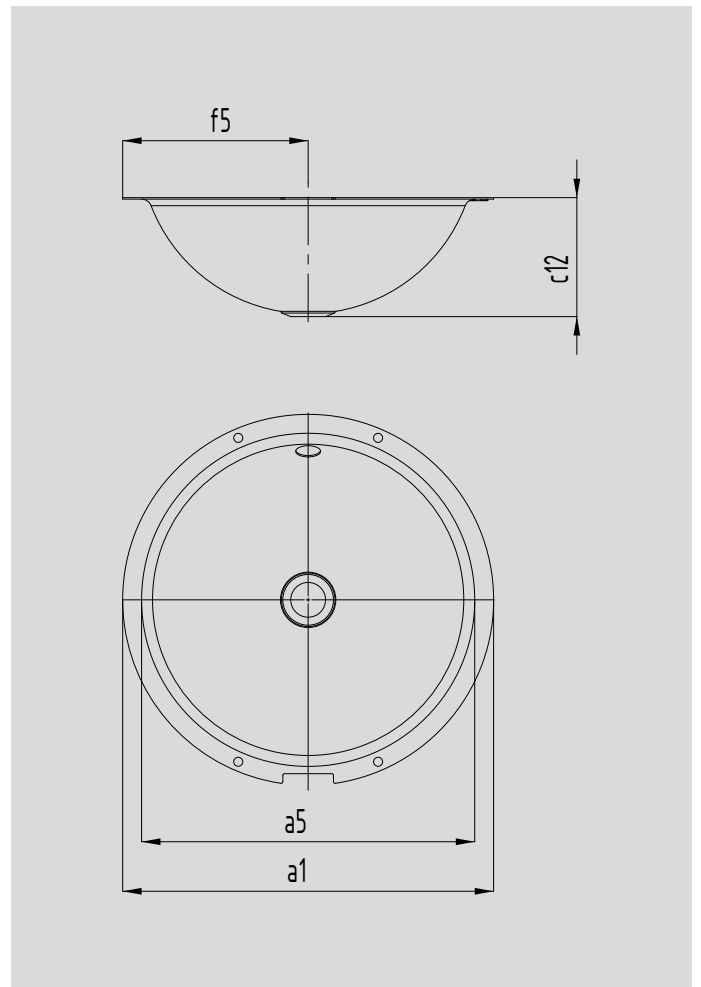

# CLASSIC UNDERCOUNTER WASHBASIN

- elegant and timeless design
- flowing interior shape allows simple and effective unity with your chosen vanity unit or console
- maximised space is achieved for your bathroom accessories and fittings
- perfect match with CLASSIC range
- made of KALDEWEI steel enamel

		inch	inch
<b>Model No.</b>		<b>3183</b>	<b>3182</b>
External length	a1	17.01	19.33
Internal length	a5	14.17	16.54
Distance basin surface to bottom edge of waste hole	c12	5.39	6.18
Distance outer edge to centre of waste hole	f5	8.50	9.67
Weight of the enamelled washbasin in lbs		15.43	15.43