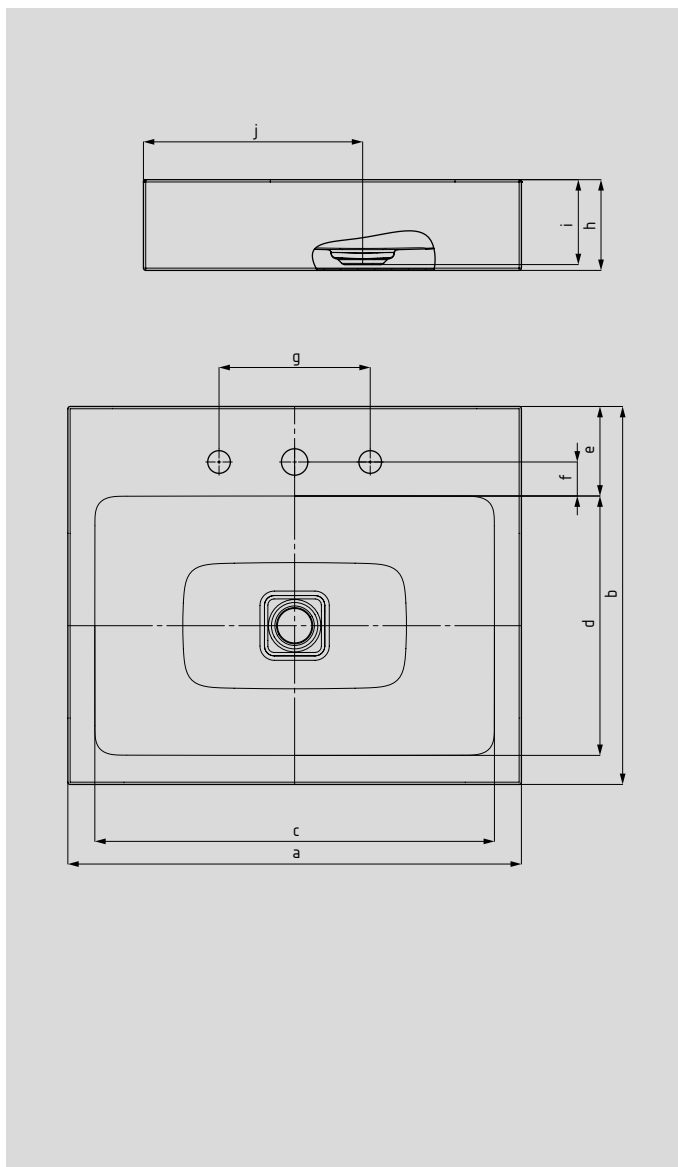

CONO COUNTERTOP WASHBASIN

(HEIGHT OF RIM 4.72 INCH)

- washbasin with premium character exudes elegance and harmony
- optimally integrated enamelled waste accentuates the underlying geometry of the washbasin
- unusually generous rim provides space for fittings or individual accessories
- perfectly complements the CONO range

		inch	inch	inch
Model No.		3077	3085	3086
External length	a	19.69	23.62	35.43
External width	b	19.69	19.69	19.69
Internal length	c	17.01	20.94	32.76
Internal width	d	13.70	13.70	13.70
Depth of tap deck	e	4.57	4.57	4.57
Distance tap holes to edge	f	1.77	1.77	1.77
Distance of outer tap holes (3 tap holes)	g	7.87	7.87	7.87
Height of rim	h	4.72	4.72	4.72
Distance basin surface to bottom edge of waste hole	i	4.41	4.41	4.41
Distance rear edge to centre of waste hole	j	11.42	11.42	11.42
Weight of the enamelled washbasin in lbs		25.33	28.73	38.93