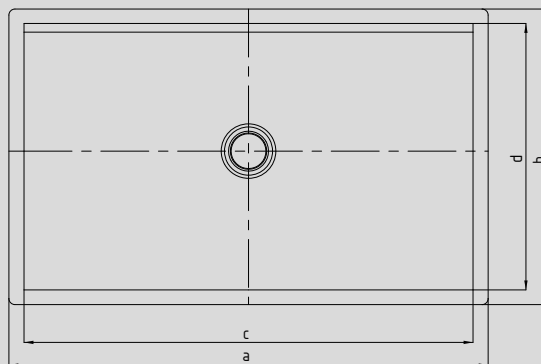

SILENIO UNDERCOUNTER WASHBASIN

- fluid and sensually modern design all at once
- optimum comfort through generous dimensioning of the washbasin
- soft, organic interior shape
- geometry allows fittings with short spout leaving ample space for washing
- together with the SILENIO bath and SCONA shower surface, they form a perfect bathroom fitted out entirely with steel enamel
- designed by Anke Salomon

Model No.		inch	inch
		3047	3048
External length	a	24.96	36.77
External width	b	15.39	15.39
Internal length	c	23.39	35.20
Internal width	d	13.88	13.88
Distance basin surface to bottom edge of waste hole	i	4.84	4.84
Distance rear edge to centre of waste hole	j	7.40	7.40
Weight of the enamelled washbasin in lbs		11.51	17.64