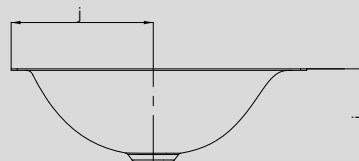

SILENIO UNDERCOUNTER WASHBASIN

- fluid and sensually modern design all at once
- optimum comfort through generous dimensioning of the washbasin
- soft, organic interior shape
- geometry allows fittings with short spout leaving ample space for washing
- together with the SILENIO bath and SCONA shower surface, they form a perfect bathroom fitted out entirely with steel enamel
- designed by Anke Salomon

Model No.		inch	inch
		3047	3048
External length	a	24.96	36.77
External width	b	15.39	15.39
Internal length	c	23.39	35.20
Internal width	d	13.88	13.88
Distance basin surface to bottom edge of waste hole	i	4.84	4.84
Distance rear edge to centre of waste hole	j	7.40	7.40
Weight of the enamelled washbasin in lbs		11.51	17.64